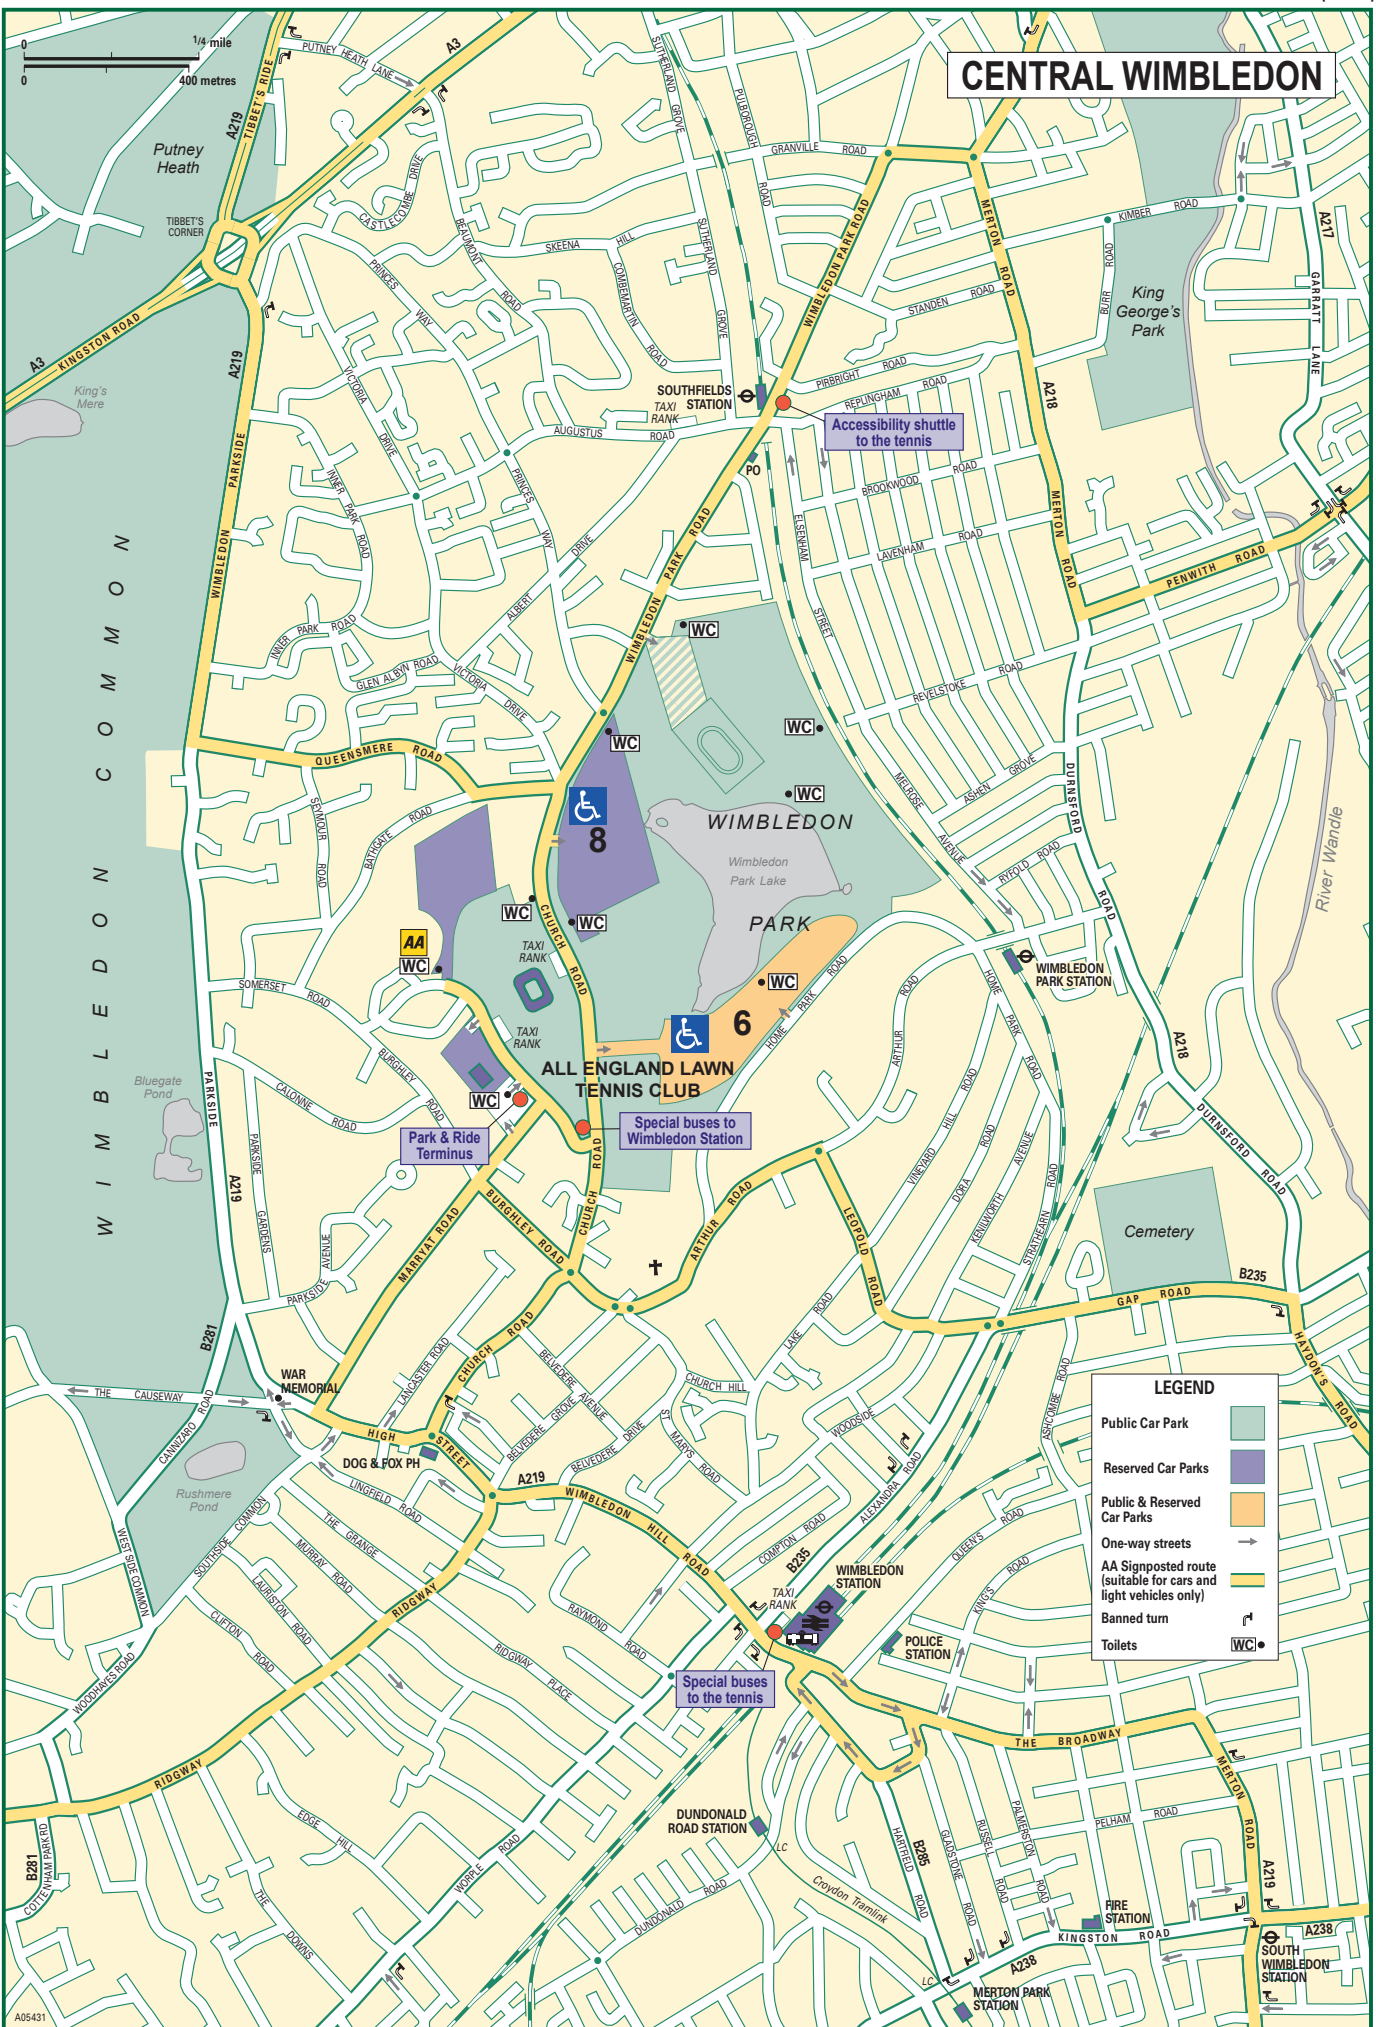

CENTRAL WIMBLEDON

ROEHAMPTON & SOUTH CIRCULAR ROAD (WEST & NORTH)

SOUTH CIRCULAR ROAD (EAST)

WIMBLEDON COMMON

COLLIERS WOOD

KINGSTON, GUILDFORD, A3

MORDEN

LEGEND

- Public Car Park
- Reserved Car Parks
- Public & Reserved Car Parks
- One-way streets
- AA Signposted route (suitable for cars and light vehicles only)
- Banned turn
- Toilets